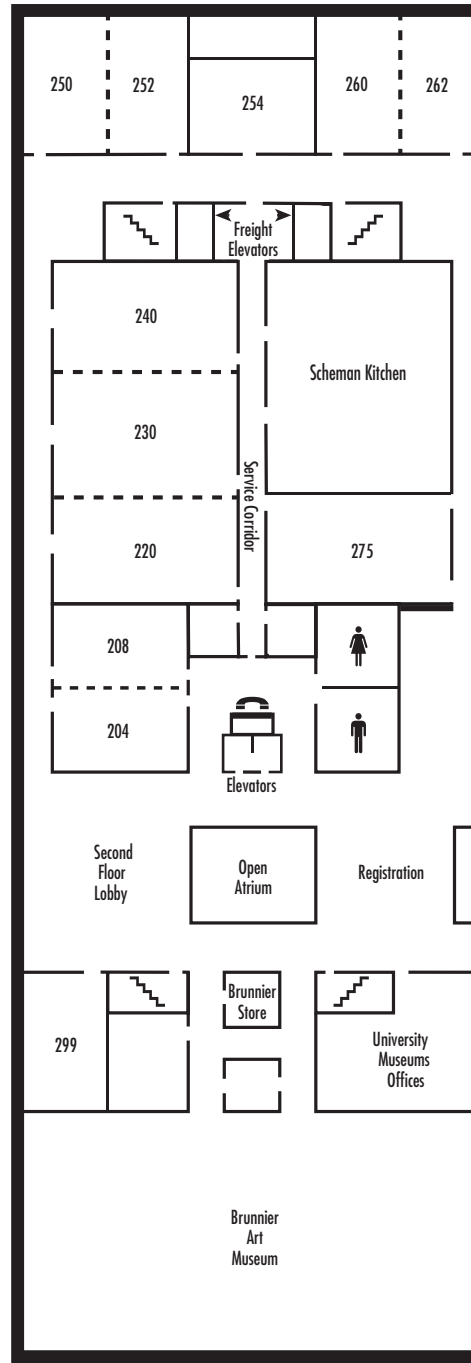

Ground Floor

First Floor

Second Floor

GROUND FLOOR

- Conference Room 004
- Board Suite 080
- Conference Room 088
- Conference Room 098

FIRST FLOOR

- Thomas H. Benton Auditorium
- Conference Rooms 150 - 179
- Stage Door Lounge
- Iowa State Center/SMG Management Office
- Event and Conference Services
- ISU Copy Center

SECOND FLOOR

- Conference Rooms 204 - 299
- Brunnier Art Museum and Store
- University Museums Offices